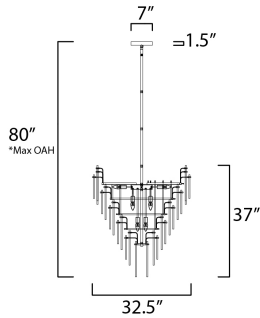

**PRODUCT DESCRIPTION**

Hand-formed glass petals of Clear and Champagne-tint suspend from a tiered frame of gold and accented with petals of solid metal finished in Gold Leaf. Numerous candelabra sockets are strategically placed within the fixture to create glimmer and elegance to this majestic collection.

OPERATING TEMPERATURE:  
-20°C (-4°F), 40°C (104°F)

**MEASUREMENTS**

DIMENSION : 32.5" L x 32.5" W x 37" H  
 MAX OAH : 80" OAH  
 CANOPY : 7" W x 1.5" H x 7" L  
 HANGING WEIGHT : 119.9 lb

**LAMPING**

INPUT VOLTAGE : 120V  
 BULB : 21 x 40W Incandescent E12 Candelabra , 840W Total  
 BULB INCLUDED : (Not Included)  
 DIMMABLE : Yes